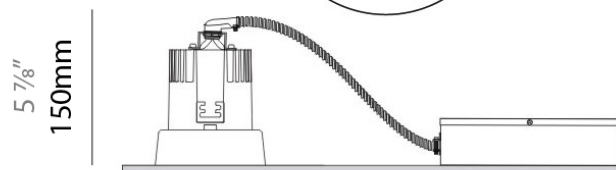

DIXIT RA8 RECESSED

L5600521

PROJECT _____

TYPE _____

NOTES _____

QUANTITY _____

DATE _____

GENERAL

Series: Dixit

Subseries: Dixit RA8

Brand: Ivela

Division: Architectural

Mounting Type: Recessed

Mounting Location: Ceiling

Subcategory: Downlight

PHYSICAL

Shape: Round

Diameter (mm): 96

Diameter (in): 3 3/4

Height (mm): 110

Height (in): 4 5/16

Min. Recessing Depth (mm): 150

Min. Recessing Depth (in): 5 7/8

Light Distribution: Downlight

Weight (kg): 0.5

Weight (lbs): 1.10

Installation Requirement: Housing Required

Fixture Material: Aluminum

ELECTRICAL

Input Wattage Range: 10 - 19 W

Lamp Type: LED

Total Output Wattage (W): 9.5

Dimming: Tri-Mode (Non-Dimming and Phase Dimming (120Vac only) and 0-10V Dimming)

Driver Included: No

Driver Location: Recessed Housing

Driver Type: Constant Current - Universal

Driver Class: Class 2

Input Voltage (V): 120 - 277

Constant Current (mA): 350

LED

Color Temperature (°K): 3000

Max. Delivered Lumen (lm): 983

Nominal Lumen (lm): 1000

CRI: >80 CRI

Lamp Life (hrs): 50000

OPTICAL

Reflector°: 24

RATINGS AND CERTIFICATIONS

Certified By: Certified for North American Standards

IP rating: IP44