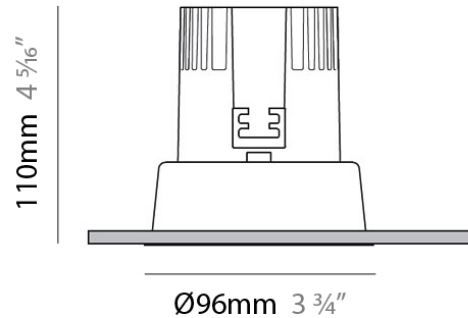

DIXIT RA8 RECESSED

L5600521

PROJECT _____

TYPE _____

NOTES _____

QUANTITY _____

DATE _____

GENERAL

Series: Dixit

Subseries: Dixit RA8

Brand: Ivela

Division: Architectural

Mounting Type: Recessed

Mounting Location: Ceiling

Subcategory: Downlight

PHYSICAL

Shape: Round

Diameter (mm): 96

Diameter (in): 3 3/4

Height (mm): 110

Height (in): 4 5/16

Min. Recessing Depth (mm): 150

Min. Recessing Depth (in): 5 7/8

Light Distribution: Downlight

Weight (kg): 0.5

Weight (lbs): 1.10

Installation Requirement: Housing Required

Fixture Material: Aluminum

ELECTRICAL

Input Wattage Range: 10 - 19 W

Lamp Type: LED

Total Output Wattage (W): 9.5

Dimming: Tri-Mode (Non-Dimming and Phase Dimming (120Vac only) and 0-10V Dimming)

Driver Included: No

Driver Location: Recessed Housing

Driver Type: Constant Current - Universal

Driver Class: Class 2

Input Voltage (V): 120 - 277

Constant Current (mA): 350

LED

Color Temperature (°K): 3000

Max. Delivered Lumen (lm): 983

Nominal Lumen (lm): 1000

CRI: >80 CRI

Lamp Life (hrs): 50000

OPTICAL

Reflector°: 24

RATINGS AND CERTIFICATIONS

Certified By: Certified for North American Standards

IP rating: IP44