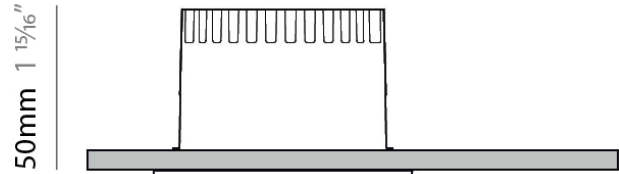

DIXIT RA8 RECESSED

L5600821

PROJECT	
TYPE	
NOTES	
QUANTITY	
DATE	

GENERAL

Series: Dixit
Subseries: Dixit RA8
Brand: Ivela
Division: Architectural
Mounting Type: Recessed
Mounting Location: Ceiling
Subcategory: Downlight

PHYSICAL

Shape: Round
Diameter (mm): 80
Diameter (in): 3 1/8
Height (mm): 50
Height (in): 1 15/16
Min. Recessing Depth (mm): 90
Min. Recessing Depth (in): 3 9/16
Light Distribution: Downlight
Weight (kg): 0.5
Weight (lbs): 1.1
Installation Requirement: Housing Required
Fixture Material: Aluminum

ELECTRICAL

Lamp Type: LED
Total Output Wattage (W): 6.5
Input Voltage (V): 120
Constant Current (MA): 350

LED

Color Temperature (°K): 3000
Max. Delivered Lumen (lm): 501
Nominal Lumen (lm): 550
CRI: >80 CRI
Lamp Life (hrs): 50000

OPTICAL

Optic°: 24

RATINGS AND CERTIFICATIONS

Certified By: Certified for North American Standards