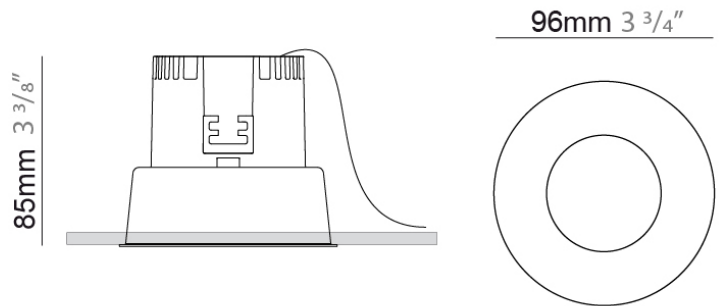

PROJECT	
TYPE	
NOTES	
QUANTITY	
DATE	

DIXIT RA8 RECESSED

L5600421

GENERAL

Series: Dixit
Subseries: Dixit RA8
Brand: Ivela
Division: Architectural
Mounting Type: Recessed
Mounting Location: Ceiling
Subcategory: Downlight

PHYSICAL

Shape: Round
Diameter (mm): 96
Diameter (in): 3 3/4
Height (mm): 85
Height (in): 3 3/8
Min. Recessing Depth (mm): 125
Min. Recessing Depth (in): 4 15/16
Light Distribution: Direct
Weight (kg): 0.5
Weight (lbs): 1.1
Diffuser: Clear Polycarbonate
Fixture Finish: MWH
Fixture Material: Aluminum Die Cast
Cut-out Measurements: 92mm (3 5/8")

ELECTRICAL

Input Wattage Range: 1 - 9 W
Lamp Type: LED
Total Output Wattage (W): 6.5
Driver Included: No
Driver Location: Recessed Housing
Housing: See components
Constant Current (MA): 250

LED

Color Temperature (°K): 3000
CRI: >80 CRI
Lamp Life (hrs): 50000

OPTICAL

Reflector: 25

RATINGS AND CERTIFICATIONS

IP rating: IP44